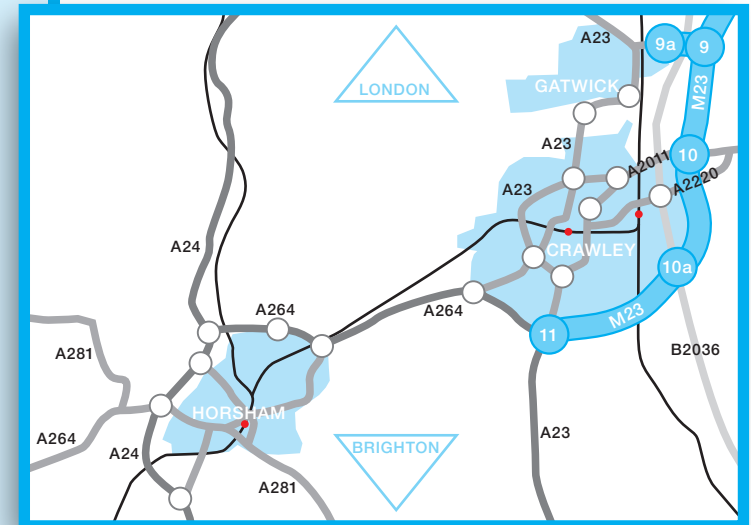

Ceres Power Technology Centre

Ceres Power Technology Centre
Unit 18 Denvale Trade Park
Haslett Avenue East
Crawley
West Sussex
RH10 1SS

Maps not to scale