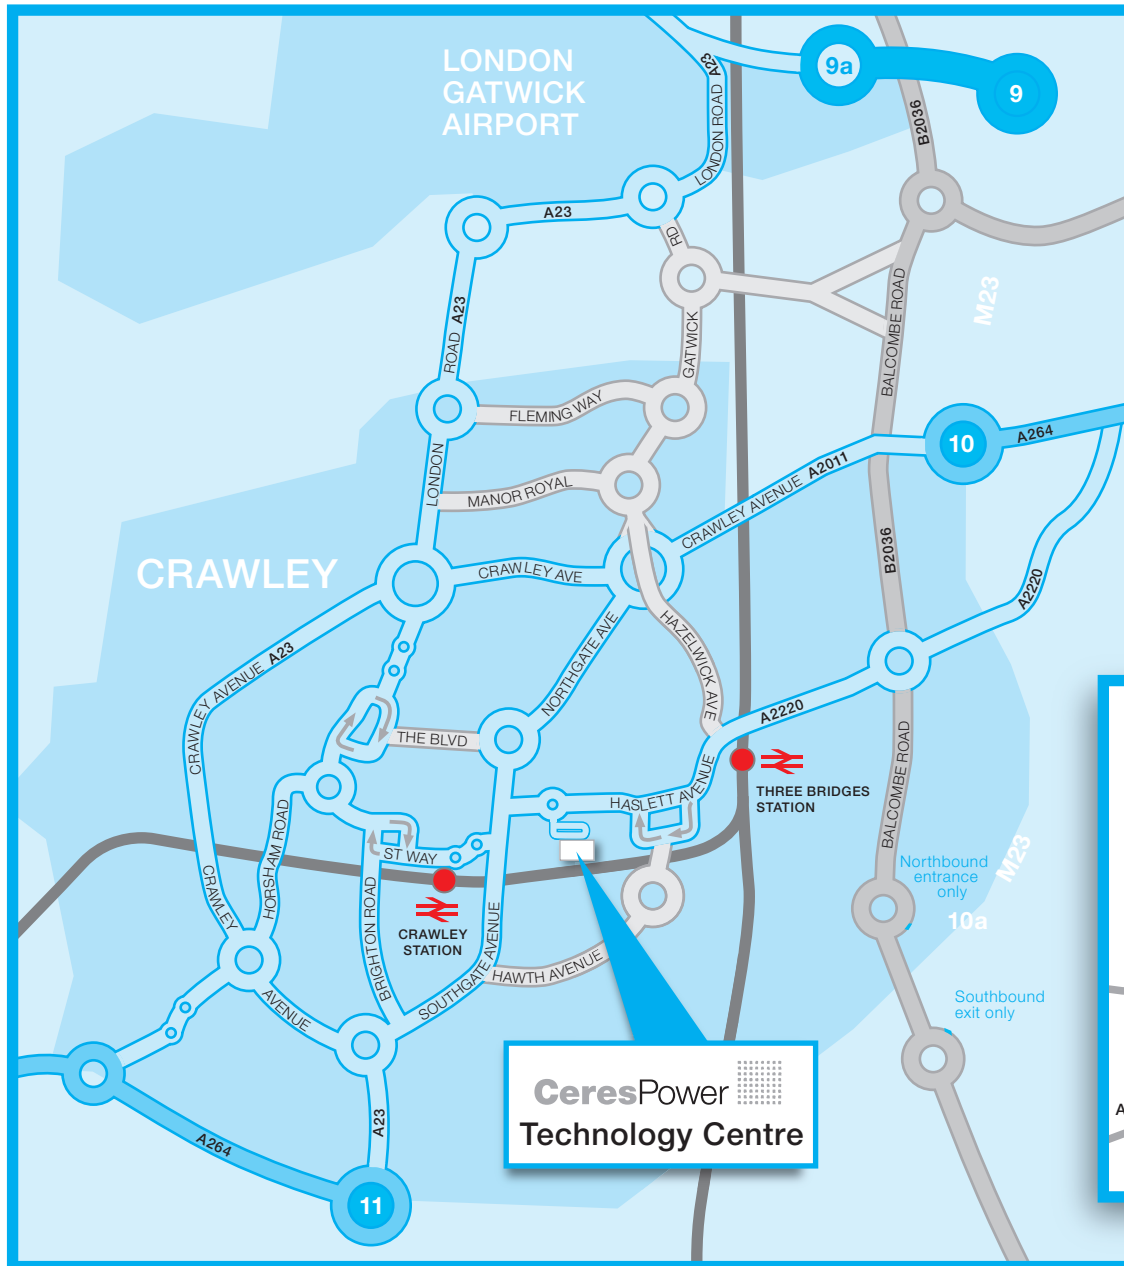

Ceres Power Technology Centre

Ceres Power Technology Centre
Unit 18 Denvale Trade Park
Haslett Avenue East
Crawley
West Sussex
RH10 1SS

Maps not to scale