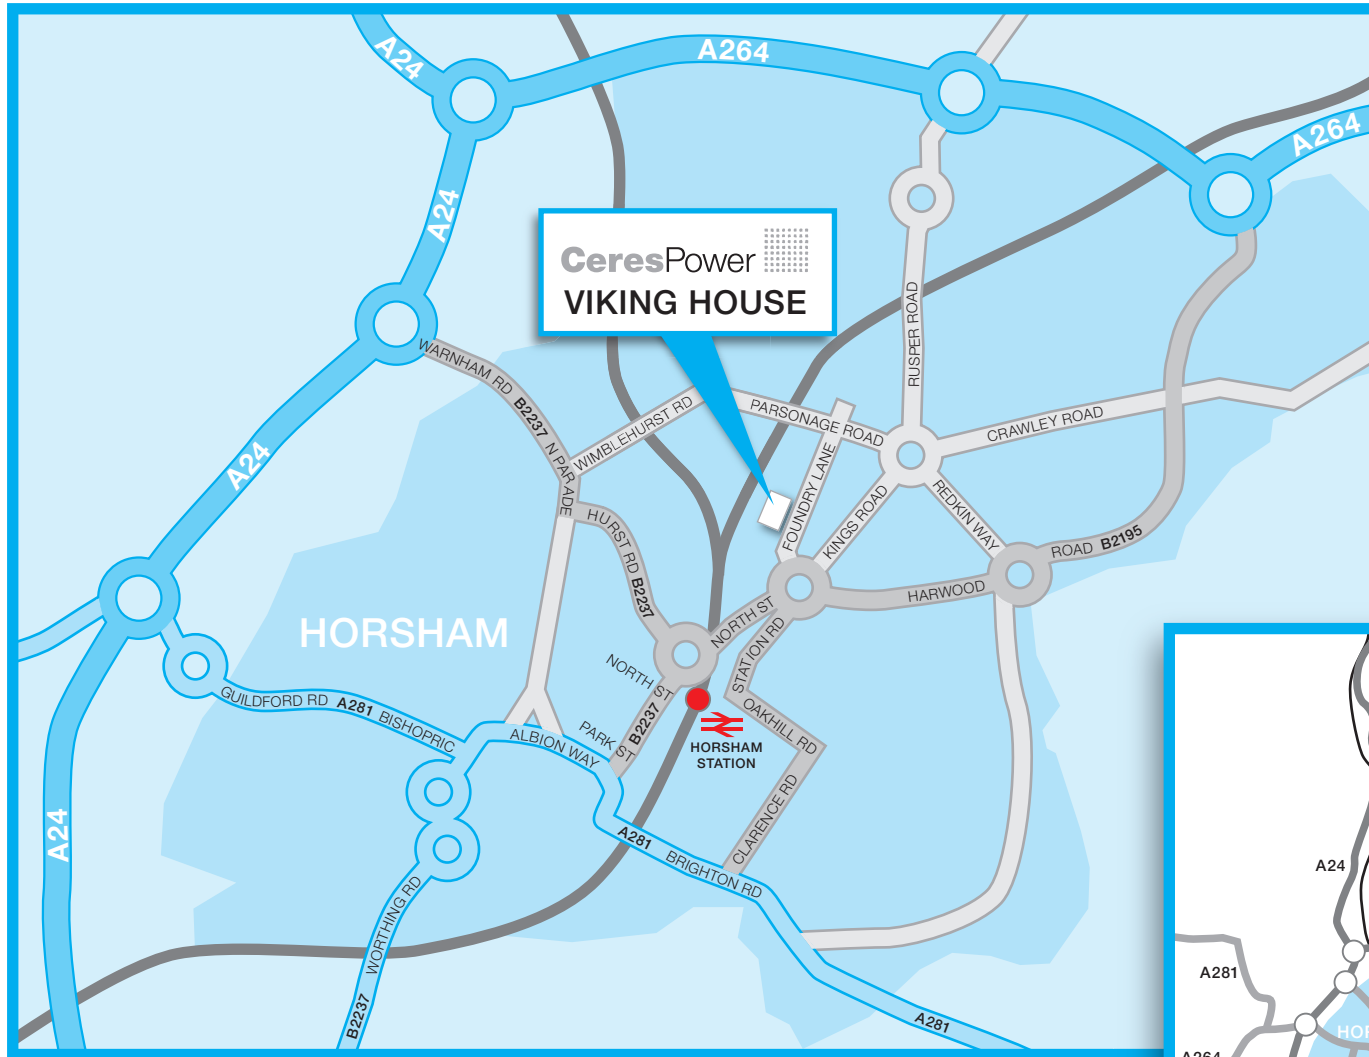

Ceres Power Head Quarters, Horsham, RH13 5PX

Ceres Power Head Quarters
Viking House
Foundry Lane
Horsham
West Sussex
RH13 5PX

Maps not to scale